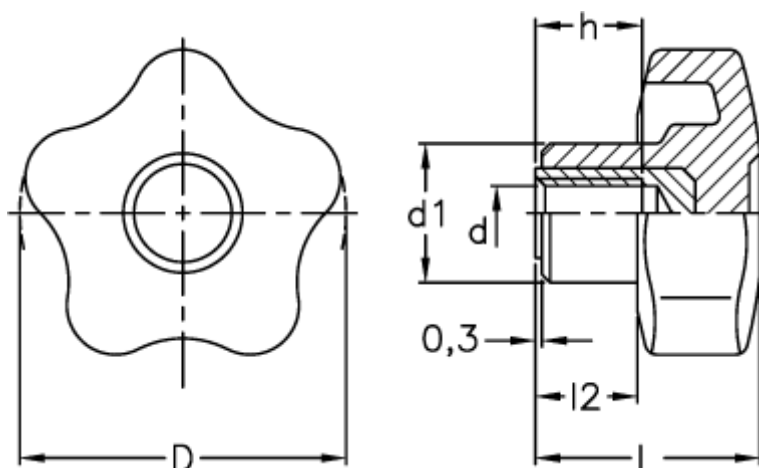

Data Sheet

Article number: 23020698122

Description: E+G Lobe knob
VCT.25 B-M5-C2, orange cap

Measures

D	=	25
d1	=	13
d 6H	=	M5
h	=	10
L	=	19
l2	=	8